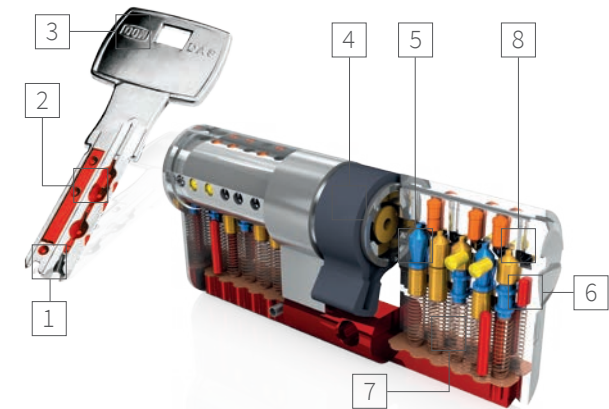

## In detail

- 1 **LIFT-OUT AND SLOPED AREAS**  
Optimum key guidance
- 2 **COMPLEX CODING IN THE KEY**  
Makes it more difficult to copy
- 3 **NEW SILVER KEY**  
Corrosion-free and low-wear
- 3 **LOCKING NOSE**
- 5 **5 PIN TUMBLERS MADE OF SPECIAL BRASS / HARDENED STEEL**  
Offer manipulation protection against intelligent opening methods and impact protection
- 6 **STANDARD DRILL-OPEN PROTECTION**  
Enhanced drill-open protection optionally available
- 7 **SPRINGS**  
Part of the pin tumblers, they move the pins to the correct locking position
- 8 **HORIZONTAL AND VERTICAL CONTROL PINS**  
Check points during the key authorisation query